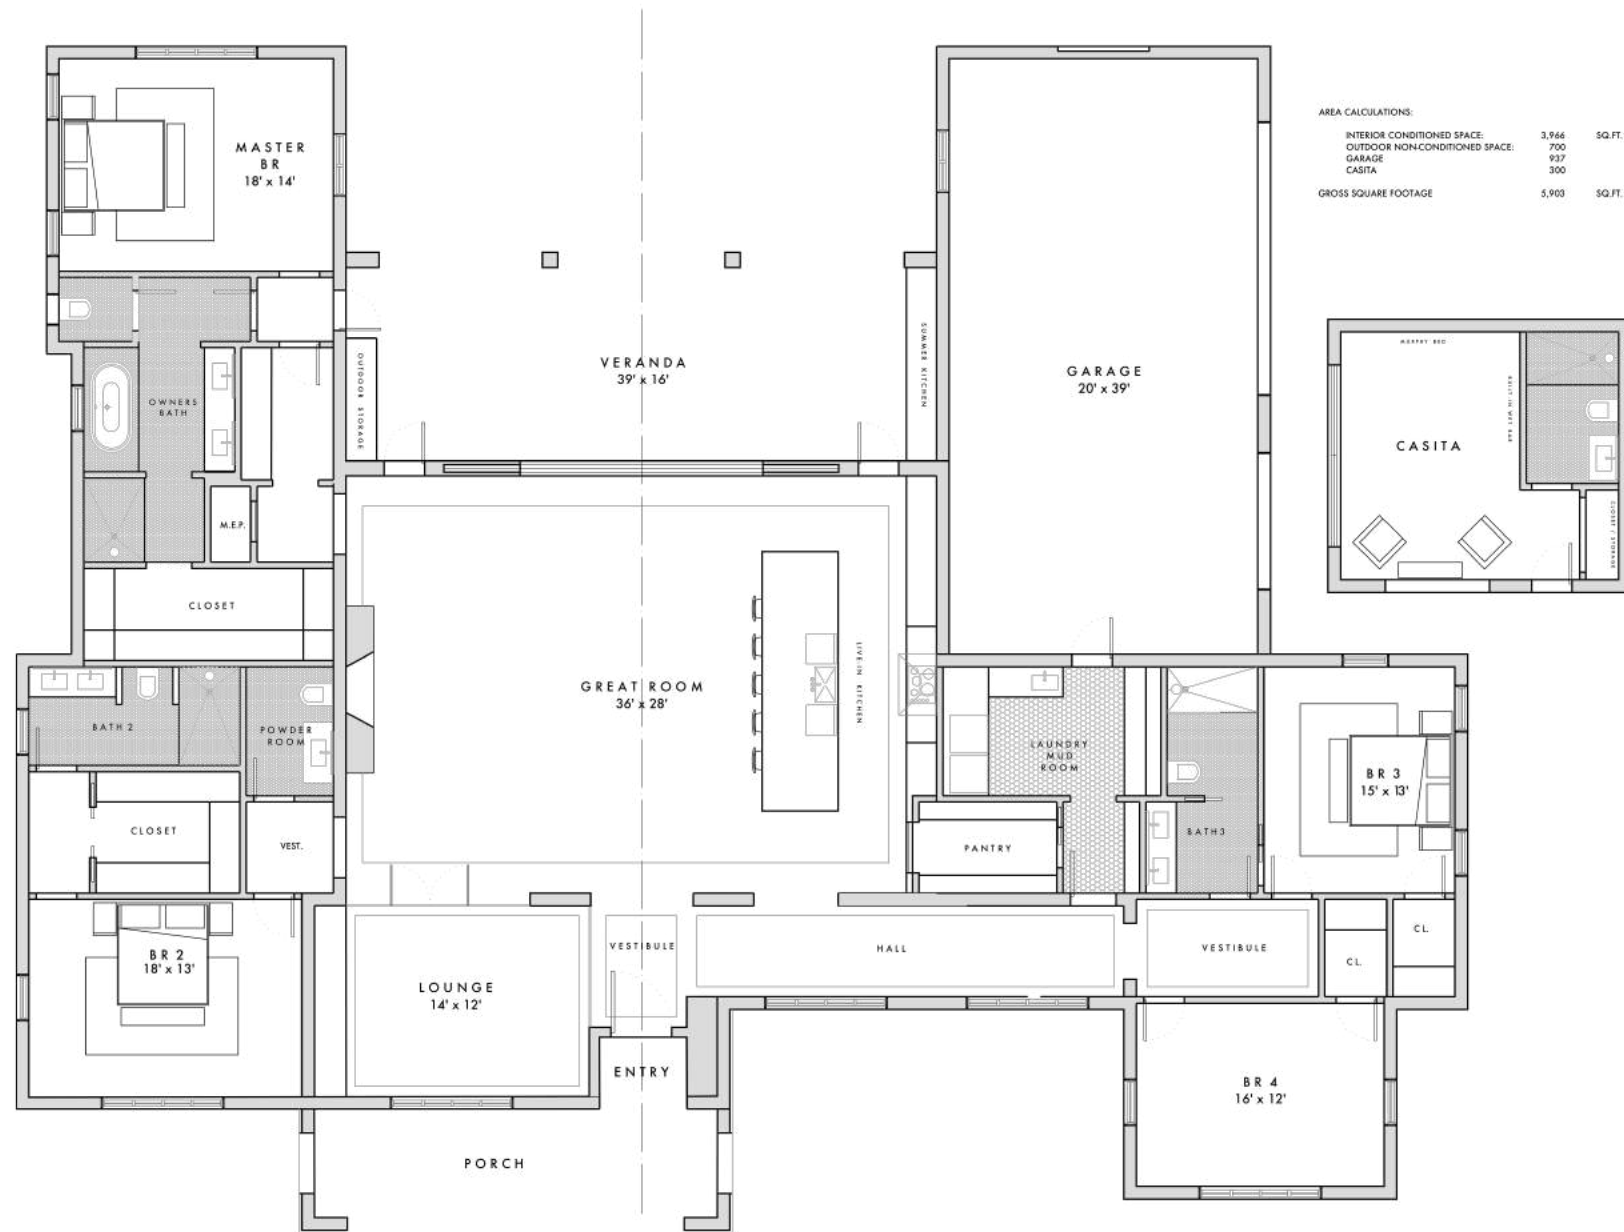

1400 NOTTINGHAM

FRONT ELEVATION

1400 Nottingham

REAR ELEVATION

1400 Nottingham

GREAT ROOM VIEW

1400 Nottingham

PLAN VIEW

FULL HEIGHT FIREPLACE

NEUTRAL WARM PALETTE

18' BEAMED CEILINGS

GREAT ROOM INSPIRATION

NATURAL WOOD TONES

RIFT CUT OAK

OVERSIZED 16' ISLAND

KITCHEN INSPIRATION

1400 Nottingham

ENCLOSED WET BAR

QUARTZ BACK SPLASH

RECESSED LIGHTING

BAR INSPIRATION

POOL & CASITA

VERANDA VIEW TO CASITA

POOL / CASITA INSPIRATION